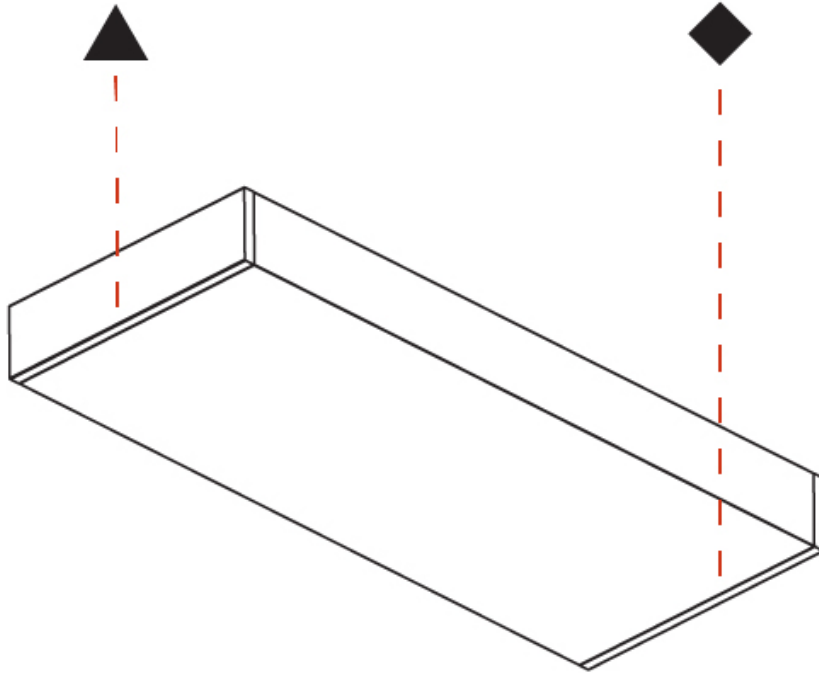

A33287-

PROJECT _____

TYPE _____

SPECIFIER _____

QUANTITY _____

DATE _____

A